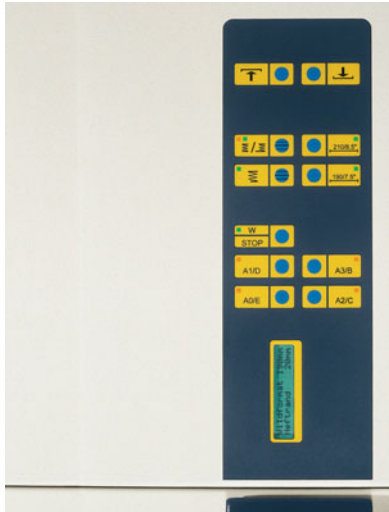

# FOLDJET 2000

**For fan and crossfolding:  
Easy, Fast and Precise**

**FOLDJET 2000, a professional offline folder, impresses:**

- with its versatile folding programs, even the folding width is adjustable in 1mm/0.04" increments
- with its speed and precision
- with its easy operation
- with its reliable and proven technology
- with its attractive design
- with its excellent roi: even for small folding requirements

## Simple touchpad operation

With a touch of a key select DIN-Format A3 to A0, free formats, all with or without binding edge or packet folds, then insert the media. That's all! The display shows the current setting and also diagnostic messages!