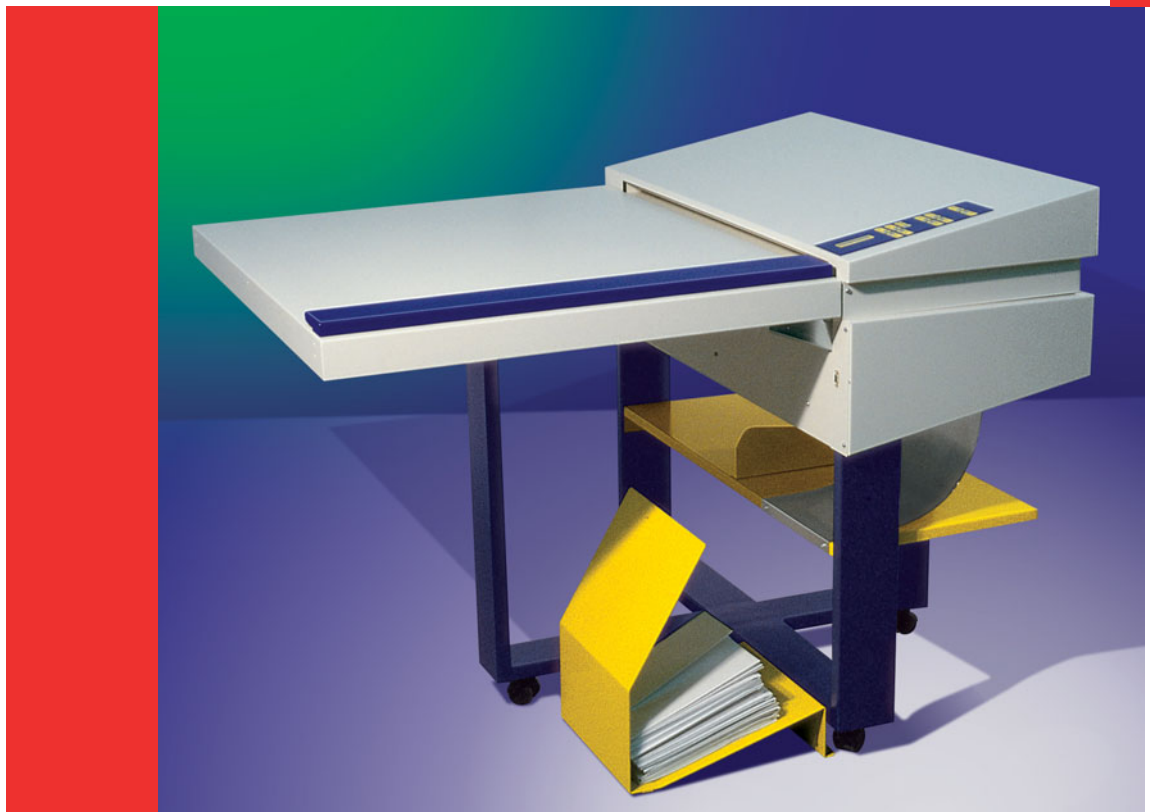

# FOLDJET 2000

**For fan and crossfolding:  
Easy, Fast and Precise**

**FOLDJET 2000, a professional offline folder, impresses:**

- with its versatile folding programs, even the folding width is adjustable in 1mm/0.04" increments
- with its speed and precision
- with its easy operation
- with its reliable and proven technology
- with its attractive design
- with its excellent roi: even for small folding requirements

## Quick and easy fan folding

At approx. 12m/min (40 ft./min.) the FOLDJET 2000 folds your drawings quickly and very precisely. Media up to 920 mm (36") wide and up to 30 m (100 ft.) in length can be processed.