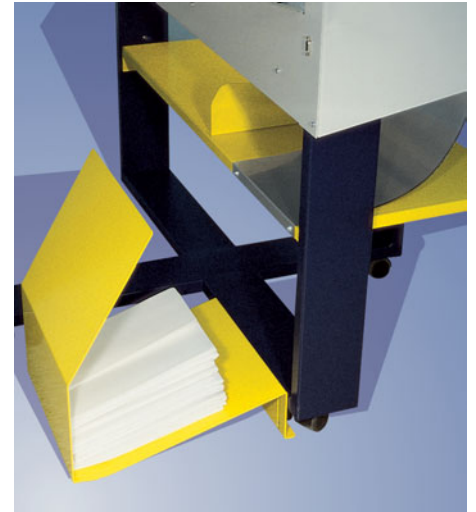

## Simple touchpad operation

With a touch of a key select DIN-Format A3 to A0, free formats, all with or without binding edge or packet folds, then insert the media. That's all! The display shows the current setting and also diagnostic messages!

## Quick and easy fan folding

At approx. 12m/min (40 ft./min.) the FOLDJET 2000 folds your drawings quickly and very precisely. Media up to 920 mm (36") wide and up to 30 m (100 ft.) in length can be processed.

## ... and cross folds

Automatic crossfold detection. Folded drawings stack neatly in the output tray to provide a complete folding solution. Cross folds up to DIN A0.